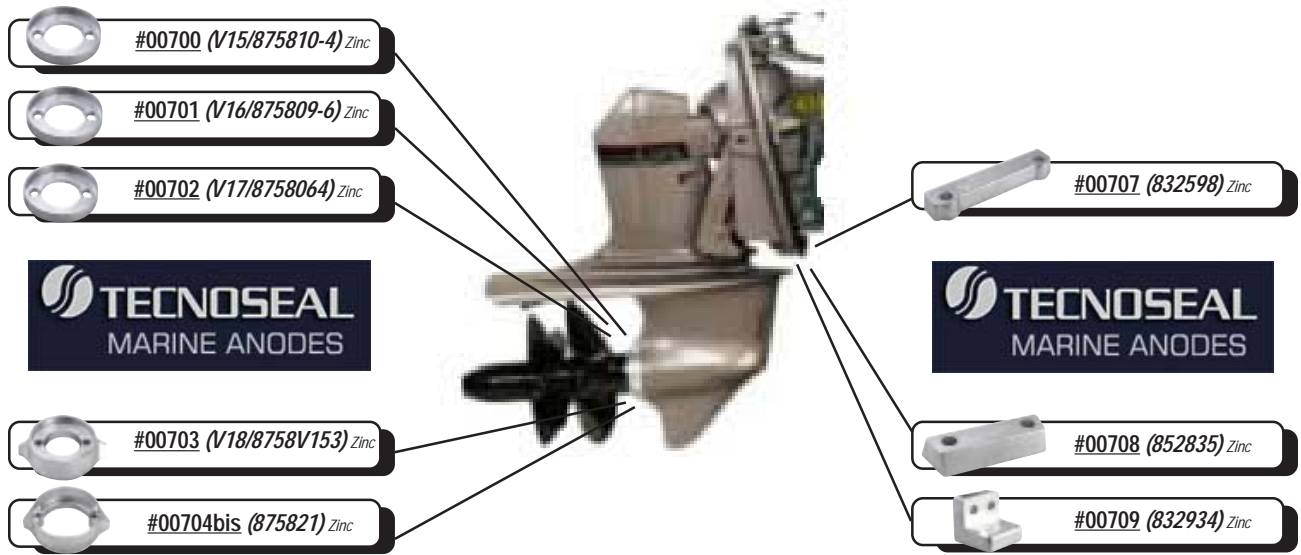

Tecnoseal Anodes for Volvo 100/ DP/ G Drives

© Copyright 2011, Tecnoseal Marine Anodes USA