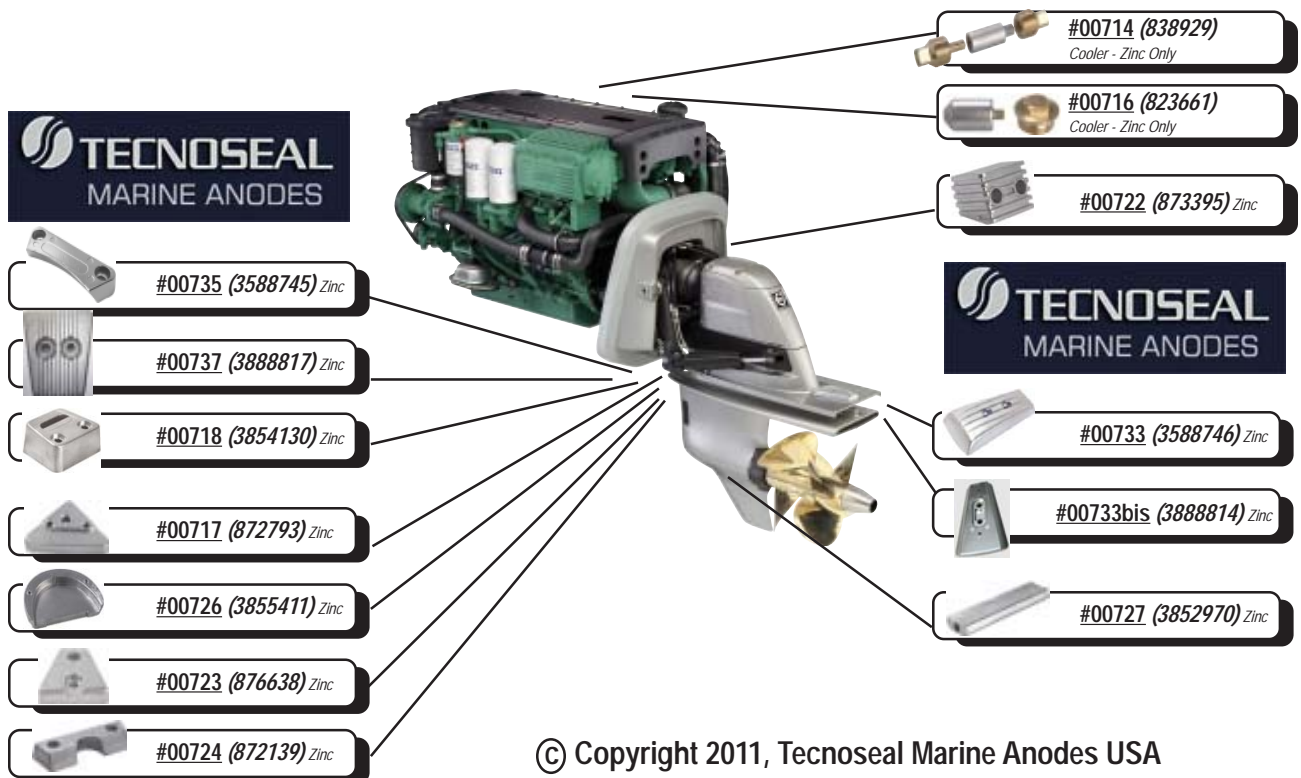

Tecnoseal Anodes for Volvo SX/ DPH/ DPR/ DPS/ XDP

© Copyright 2011, Tecnoseal Marine Anodes USA