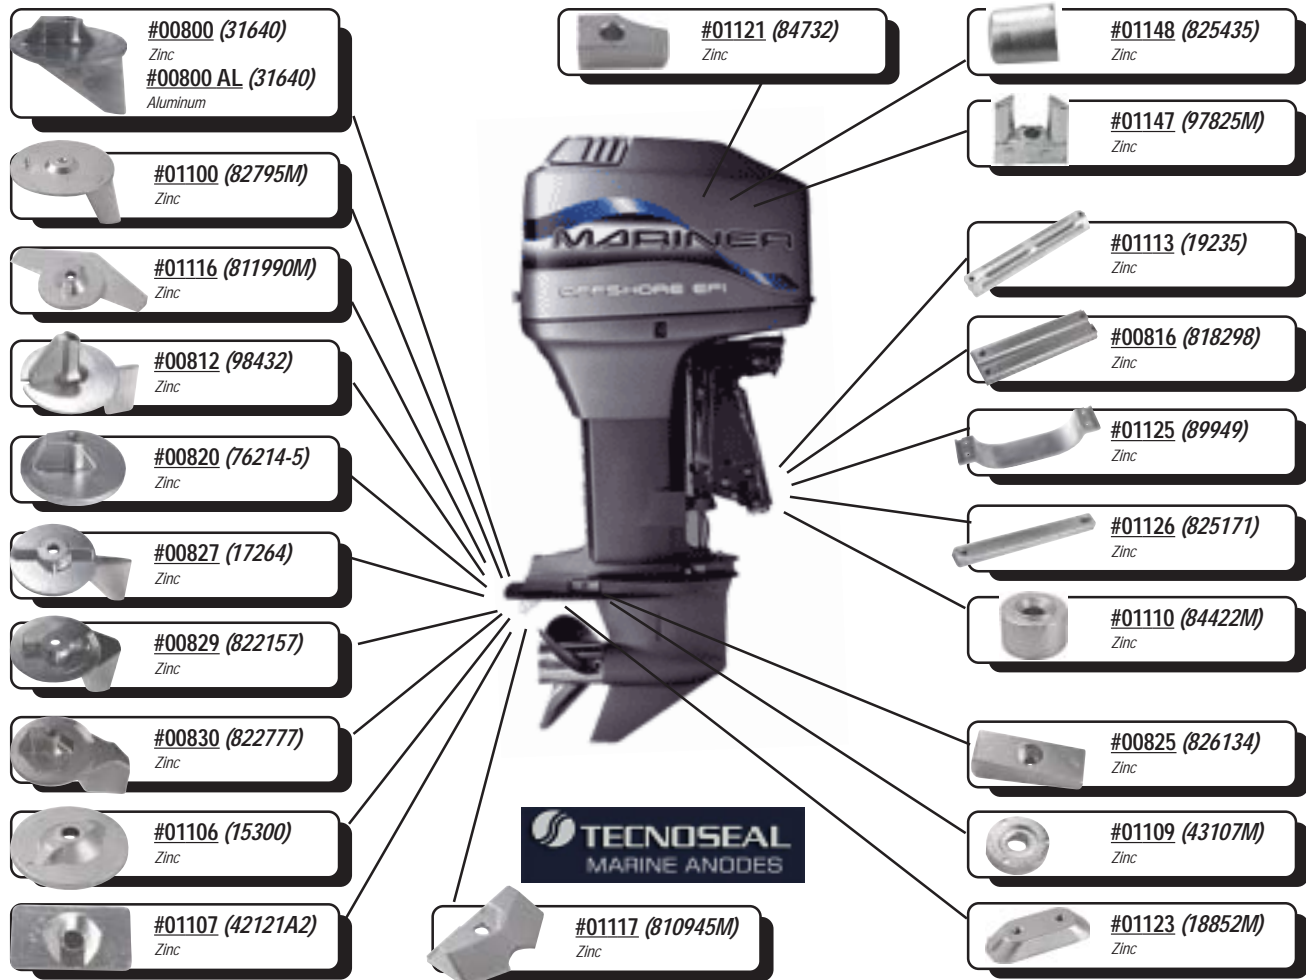

Tecnoseal Anodes for Mariner Outboards

© Copyright 2011, Tecnoseal Marine Anodes USA