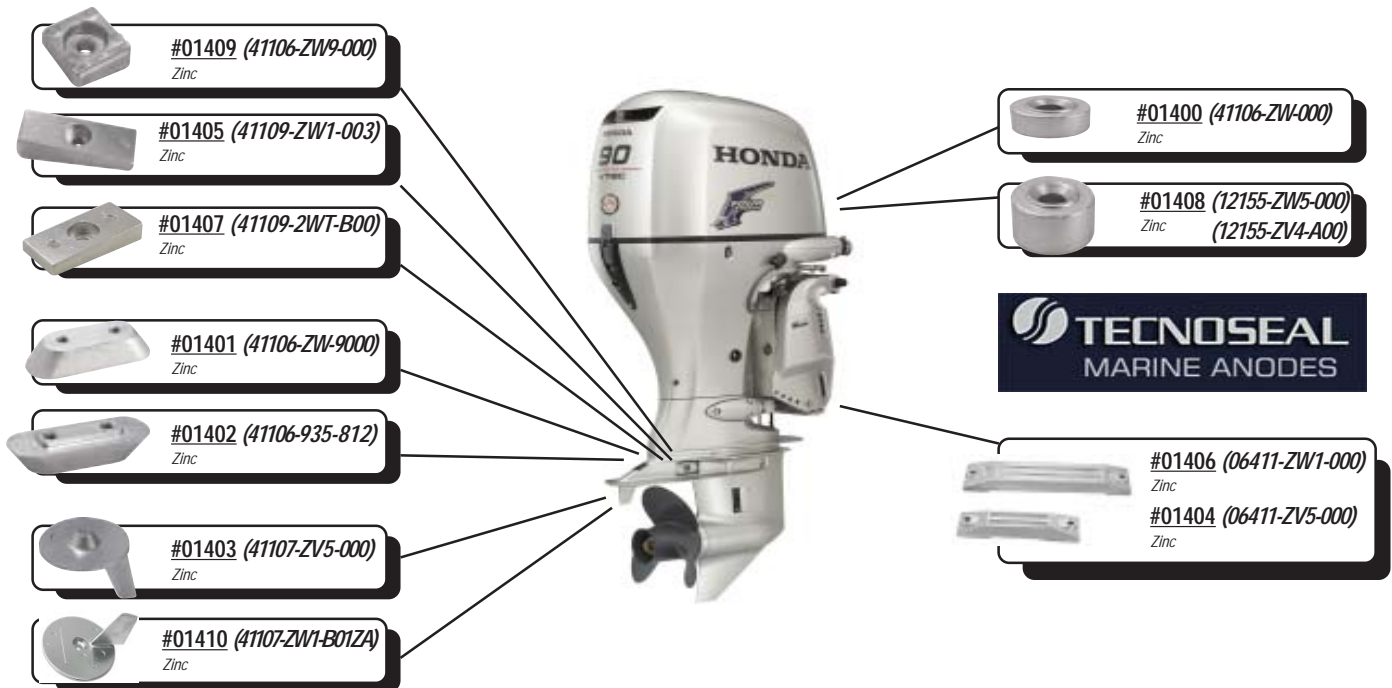

DISTRIBUTED BY:

www.MrCool.us

Mr. Cool Marine Products

Wixom, MI * Ft. Lauderdale, FL

866-726-COOL (2665)

Tecnoseal Anodes for Evinrude/Johnson BRP/OMC

© Copyright 2011, Tecnoseal Marine Anodes USA

Tecnoseal Anodes for Honda Outboards