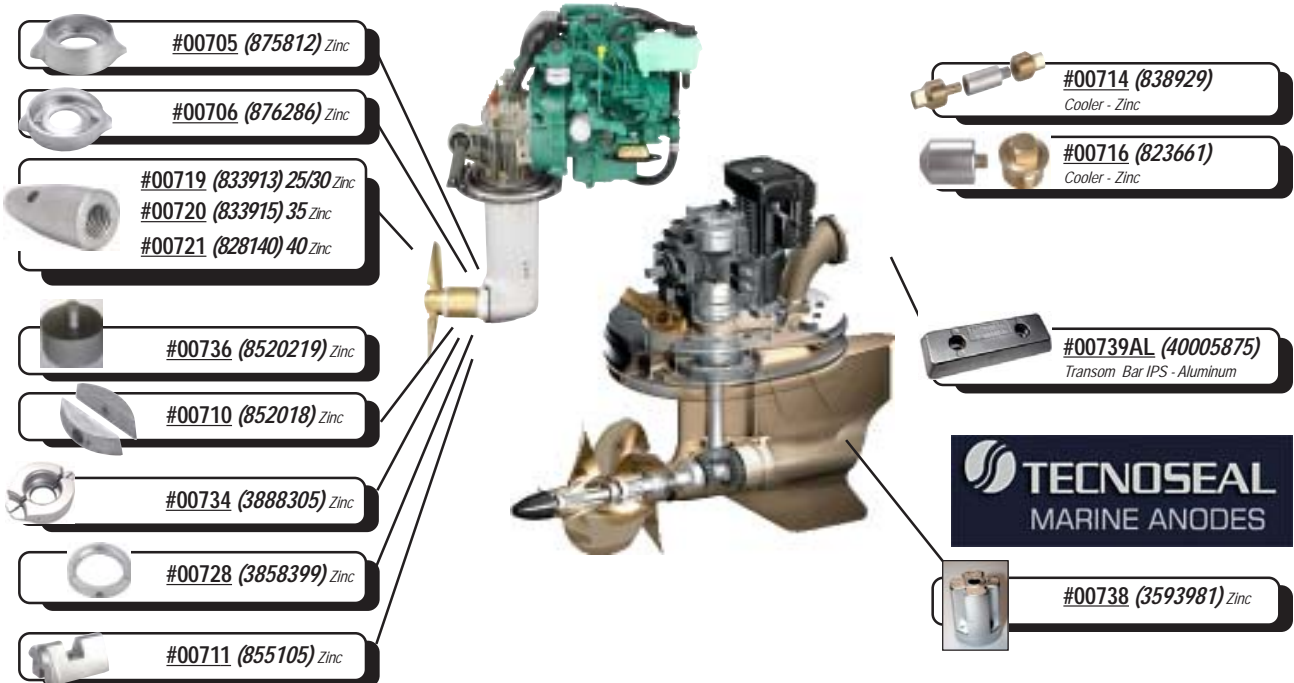

TECNOSEAL MARINE ANODES

© Copyright 2011, Tecnoseal Marine Anodes USA

Tecnoseal Anodes for Merc Bravo Outdrives

© Copyright 2011, Tecnoseal Marine Anodes USA

Tecnoseal Anodes for Volvo Sail Drives/ IPS Drives