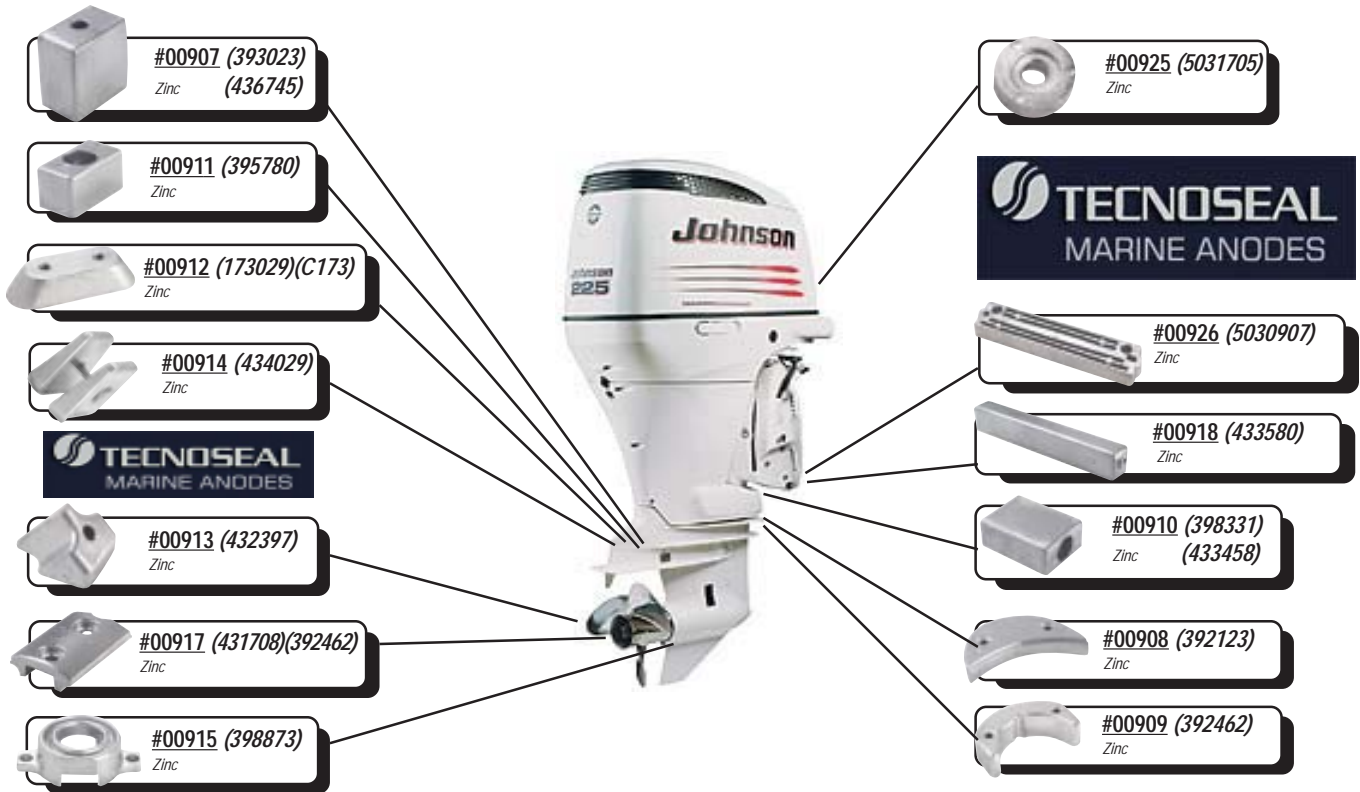

DISTRIBUTED BY:

www.MrCool.us

Mr. Cool Marine Products

Wixom, MI * Ft. Lauderdale, FL

866-726-COOL (2665)

Tecnoseal Anodes for Evinrude/Johnson BRP/OMC

© Copyright 2011, Tecnoseal Marine Anodes USA

Tecnoseal Anodes for Honda Outboards